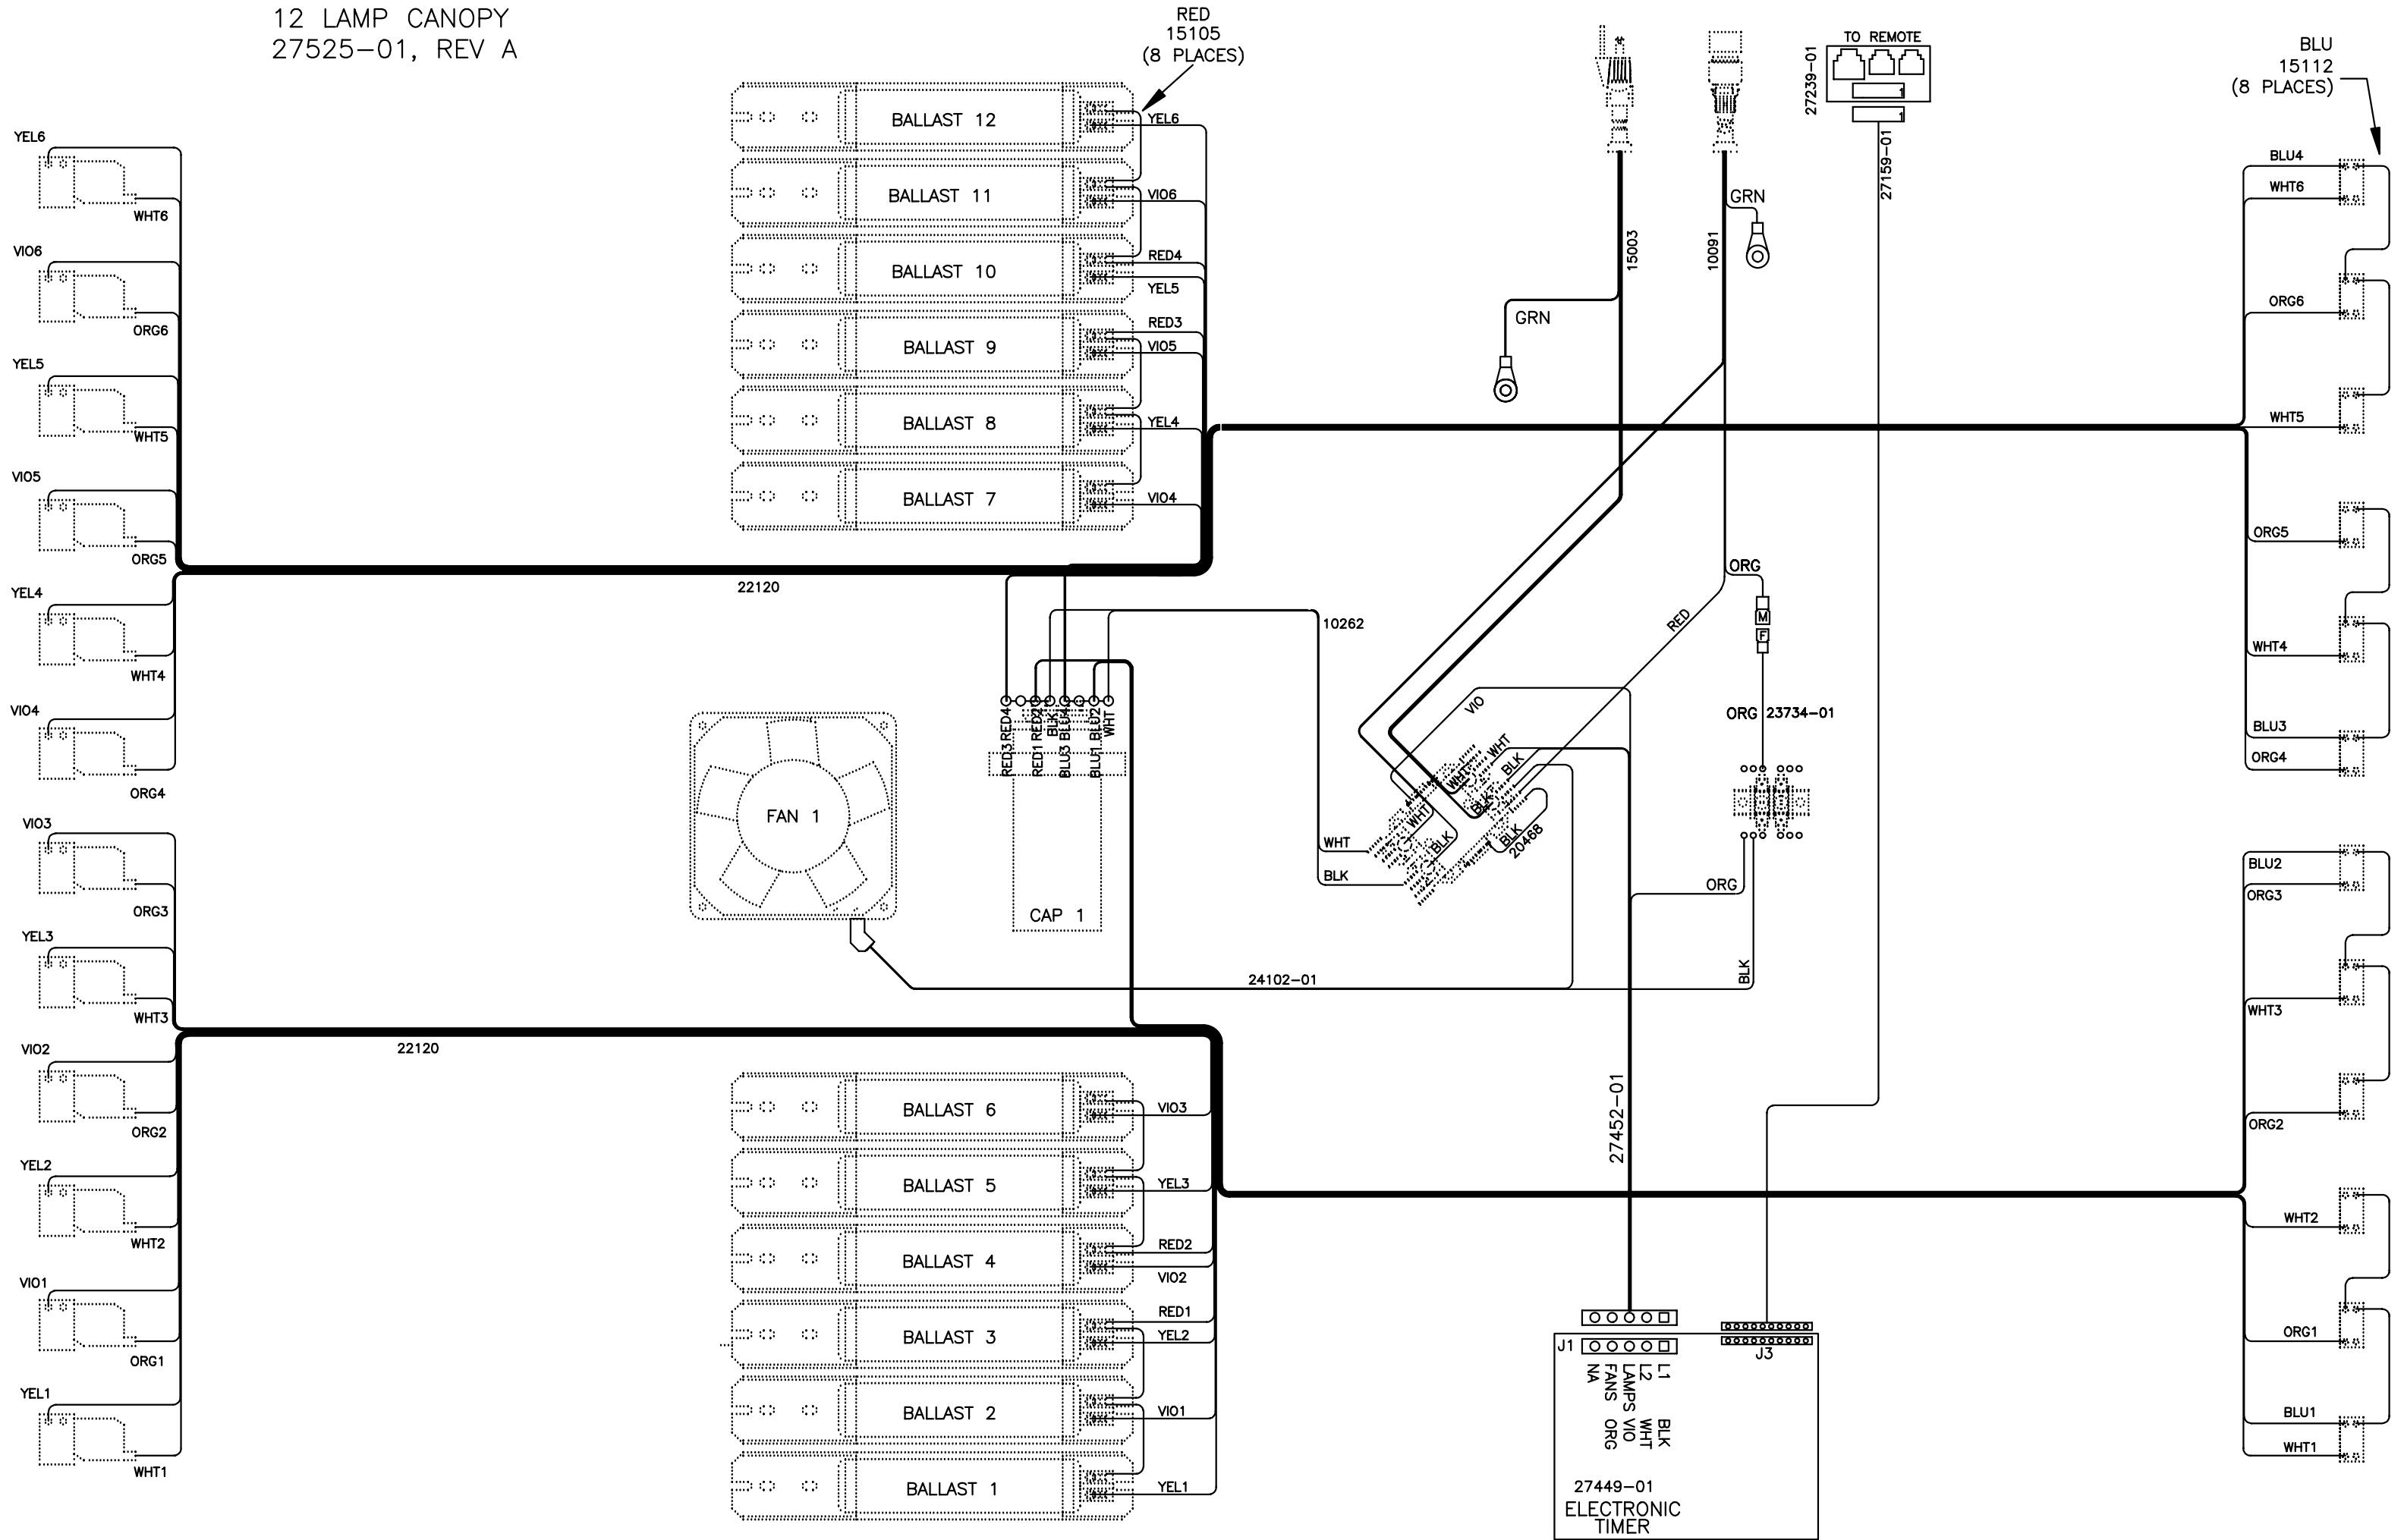

12 LAMP CANOPY
27525-01, REV A

WIRE COLORS AND PART NUMBERS
ON ACTUAL ASSEMBLIES
COULD VARY FROM THOSE
SHOWN ON WIRE DIAGRAMS

12 LAMP BENCH EV3 '06
27523-01, REV A
BOTTOM FRONT OF BED