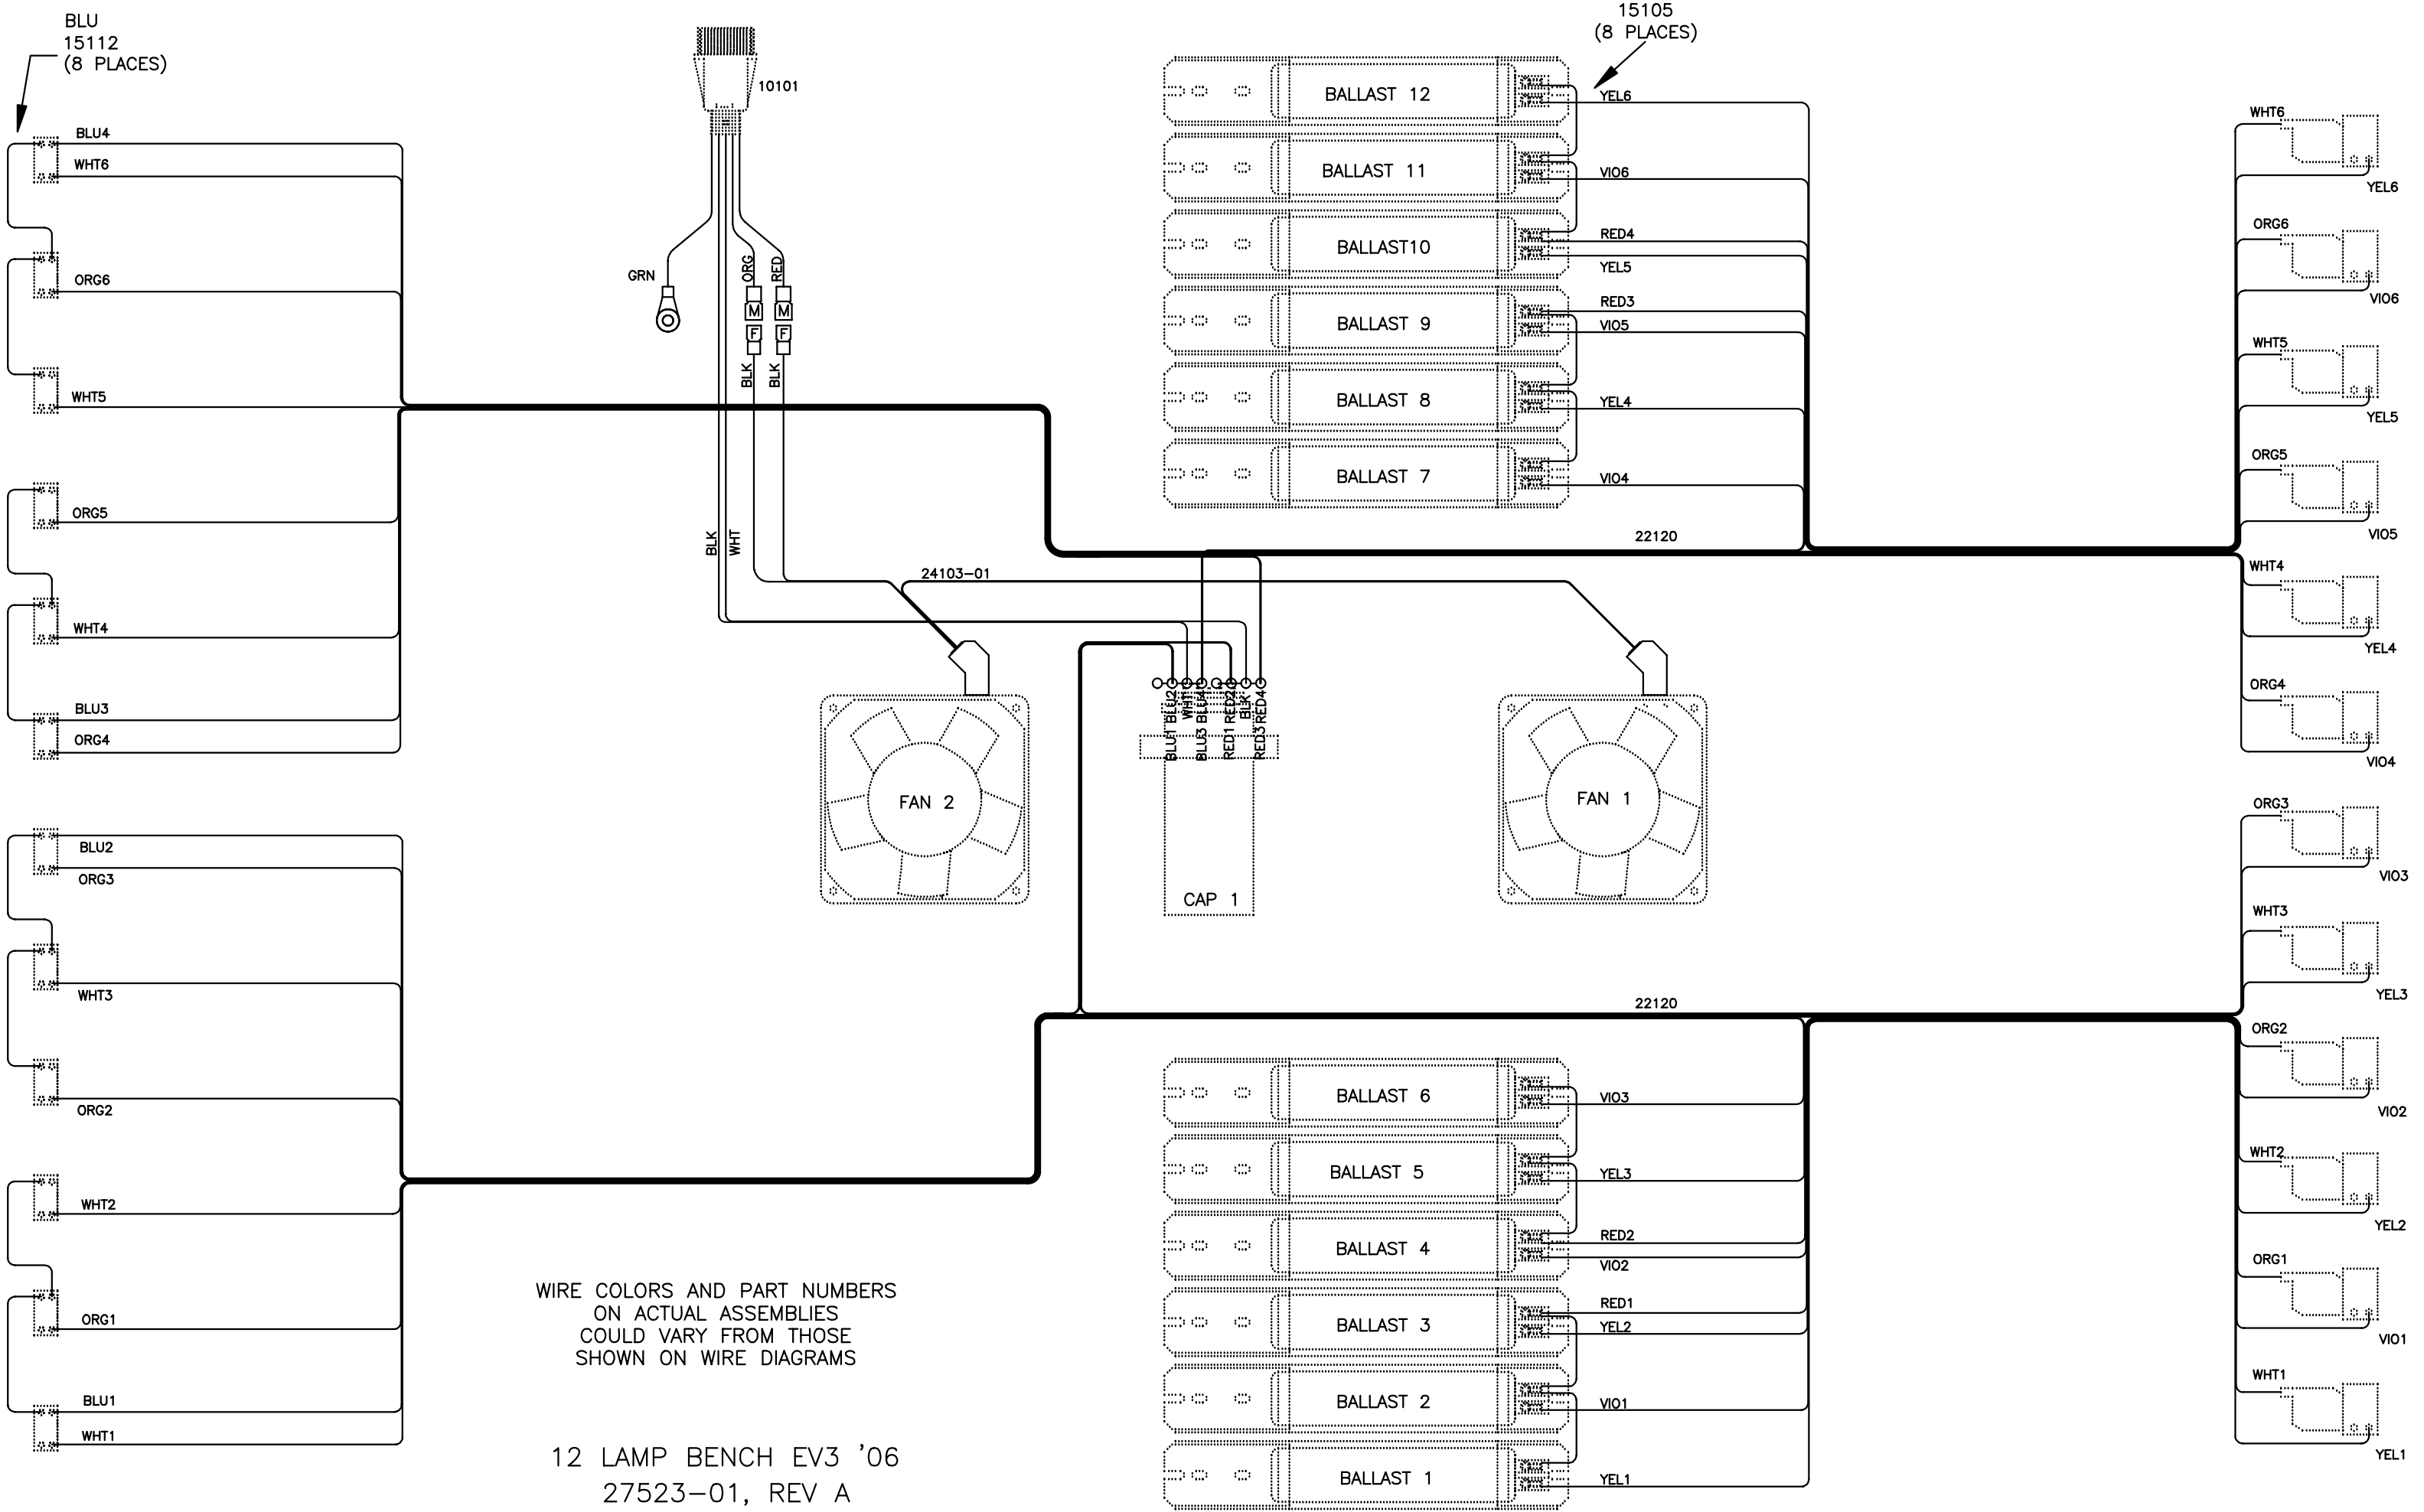

12 LAMP CANOPY
27525-01, REV A

WIRE COLORS AND PART NUMBERS
ON ACTUAL ASSEMBLIES
COULD VARY FROM THOSE
SHOWN ON WIRE DIAGRAMS

12 LAMP BENCH EV3 '06
27523-01, REV A
BOTTOM FRONT OF BED